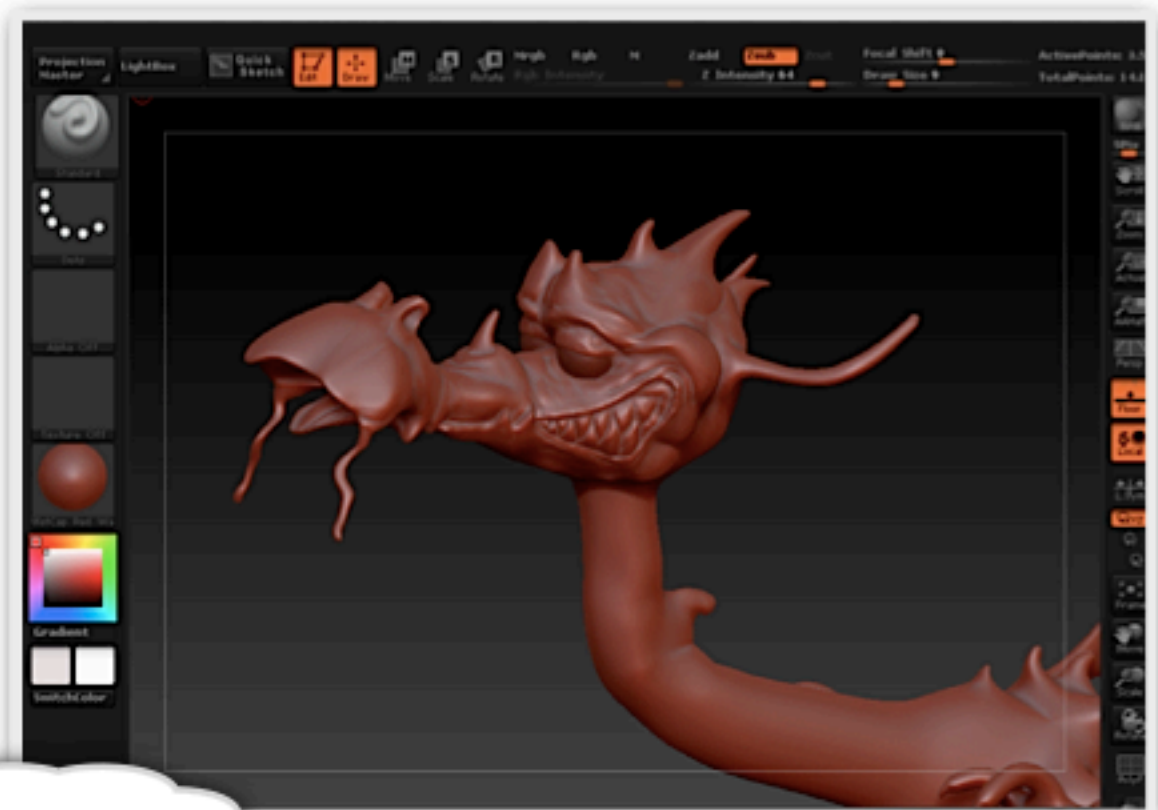

THE MAGICAL CASTLE KEEP

MAKING OF

THE MAGICAL CASTLE KEEP AND ITS KEEPER WERE INSPIRED BY THE COMICS "HEROIC PIZZA" FROM AUGUSTIN.

SABINE ET NICOLAS
SEPTEMBRE 2010

THE SCENE WAS REALISED USING LUXOLOGY MODO FOR ARCHITECTURAL PARTS AND PIXOLOGIC ZBRUSH FOR CHARACTER MODELING.

PHOTOSCULP SOFTWARE WAS VERY USEFUL TO CREATE ORIGINAL TEXTURES FOR THIS SCENE.

SABINE ET NICOLAS
SEPTEMBRE 2010

THE ROOF OF DONJON...

THE CASTLE WALLS...

SABINE ET
NICOLAS
SEPTEMBRE 2010

THE DRAGON SKIN

AND BROCCOLIWOOD.